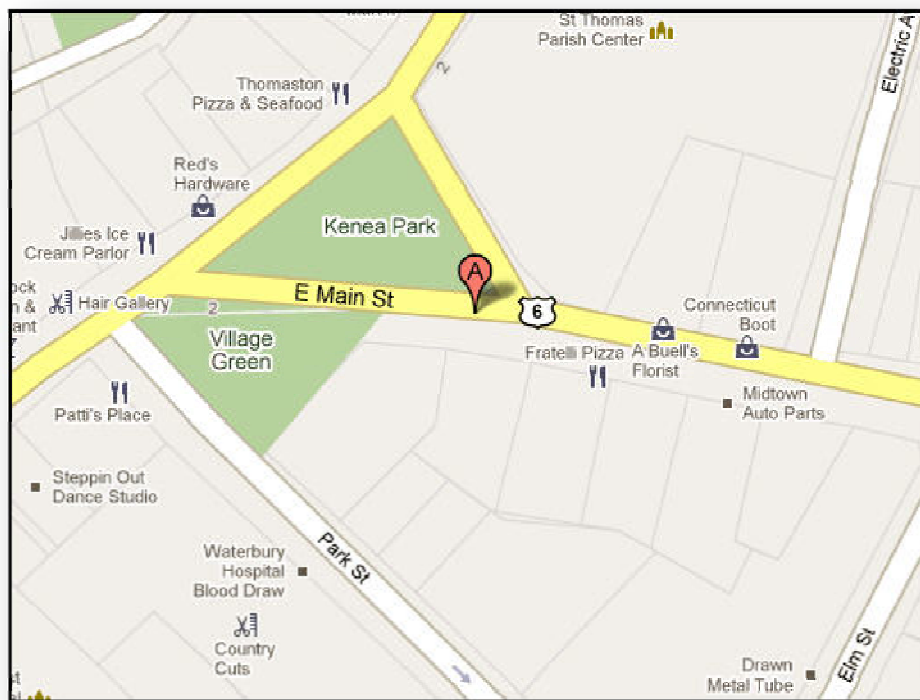

DIRECTIONS TO THOMASTON VETERINARY CLINIC

52 East Main Street, Thomaston, CT 06787

From Waterbury: Take Route 8 North to exit 39. Take a left at the bottom of the ramp and the clinic is on the left in a gray building just before the green with the clock and gazebo. From Watertown: Take route 6 East into Thomaston. At the intersection with Main Street take a left. Follow through town past the banks, the opera house and the post office. At the green with the gazebo bear right and the office is the first gray building just past the green on the right.

From Litchfield: From the Litchfield green head east on route 118 towards Harwinton. A 1 ½ mile from the green take a right onto route 254. Follow route 254 to the end and take a left onto Main Street. Follow through town past the banks, the opera house and the post office. At the green with the gazebo bear right and the office is the first gray building just past the green on the right.

From Torrington: Take Route 8 North to exit 39. Take a right at the bottom of the ramp and the clinic is on the left in a gray building just before the green with the clock and gazebo.

LOOK FOR THE CLOCK